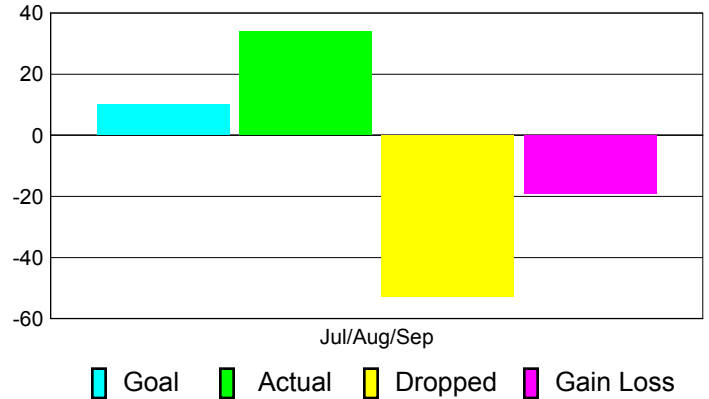

Membership Results 2012-2013

Goal, New, Dropped, Gain/Loss

Comparison of Membership Gain/Loss

Current Year Compared to the Previous Year